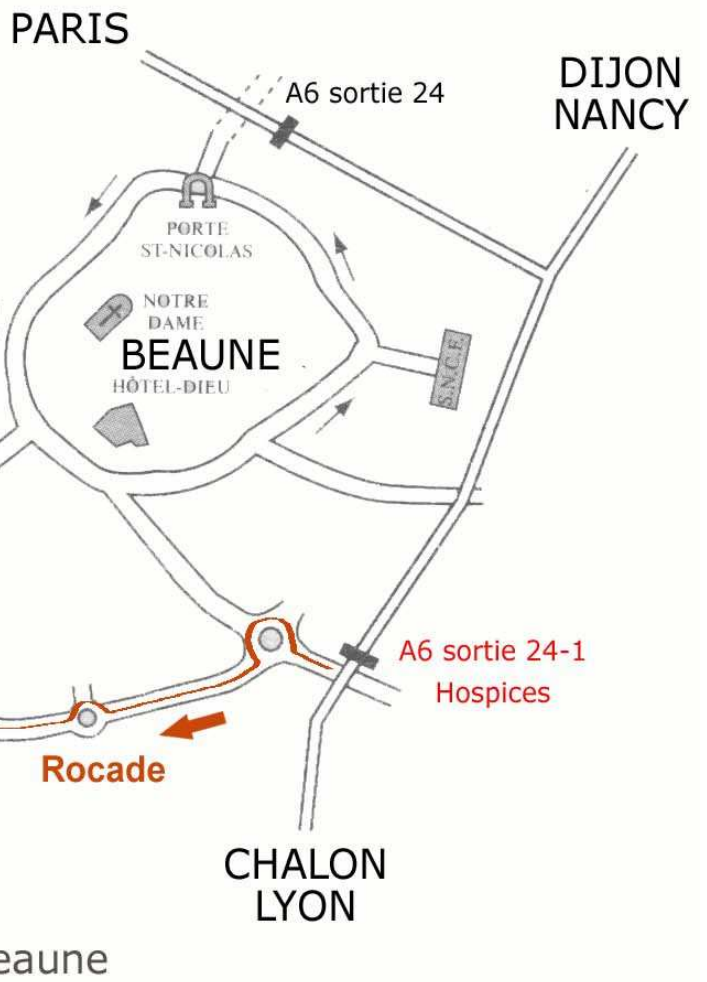

# Le Clos des Saunnières

Fabienne et Bruno Guillemain  
Hameau de Curtil  
2 rue de la Cardine  
21200 Bligny-Les-Beaune

Tél. 03 80 22 38 89  
Fax. 03 80 24 79 37

Le Clos des Saunnières

## Directions

From A6 highway (Direction Lyon), **take exit 24-1** (Hospices of Beaune).

First traffic circle, **take Chalon-Autun** direction

Pass the second traffic circle

on the third one, take the direction of **Bligny les Beaune** (on the left).

Before the Rail bridge (you will see the indication of Bligny les Beaune) **take the small road in the right side** until the end and turn right.

After 50m **turn left** in the small cross roads and the House is **the first one in your right side**.