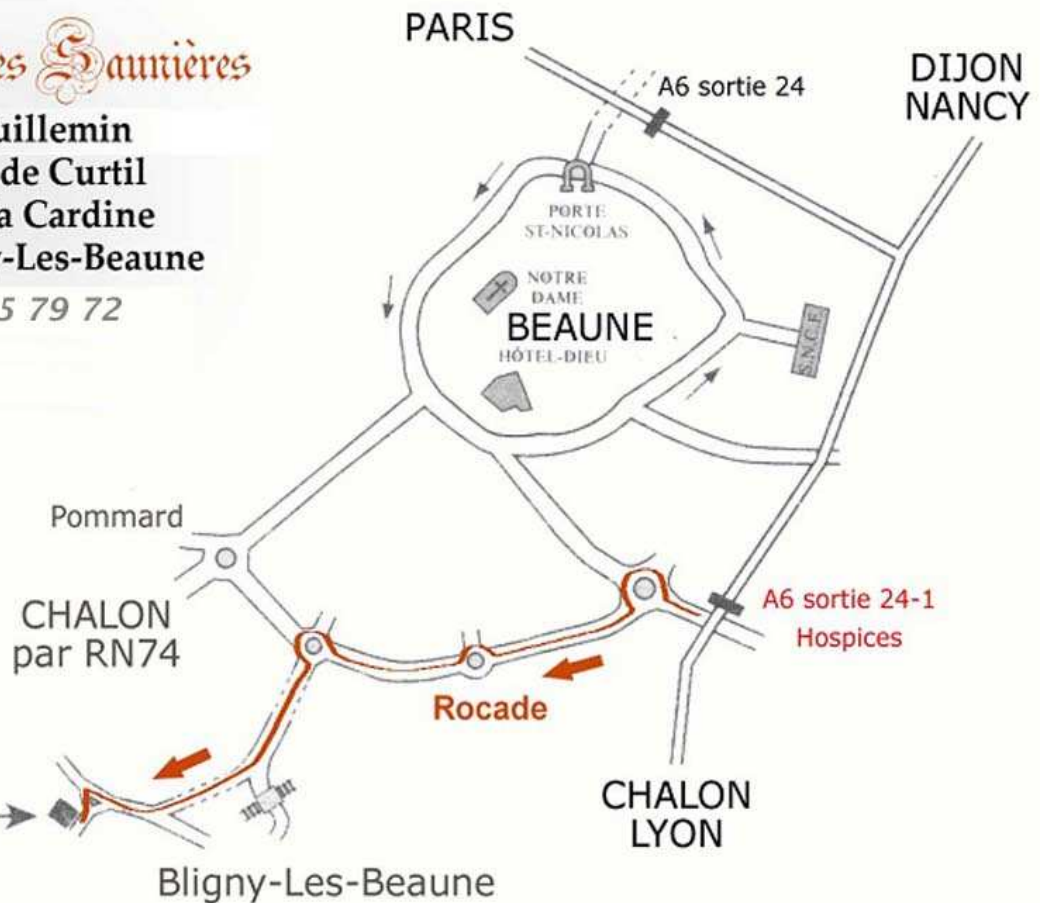

Le Clos des Saunnières

Bruno Guillemain
Hameau de Curtil
2 rue de la Cardine
21200 Bligny-Les-Beaune
06 22 75 79 72

Le Clos des Saunnières

Directions

From A6 highway (Direction Lyon), **take exit 24-1** (Hospices of Beaune).

First traffic circle, **take Chalon-Autun** direction

Pass the second traffic circle

on the third one, take the direction of **Bligny les Beaune** (on the left).

Before the Rail bridge (you will see the indication of Bligny les Beaune) **take the small road in the right side** until the end and turn right.

After 50m **turn left** in the small cross roads and the House is **the first one in your right side**.